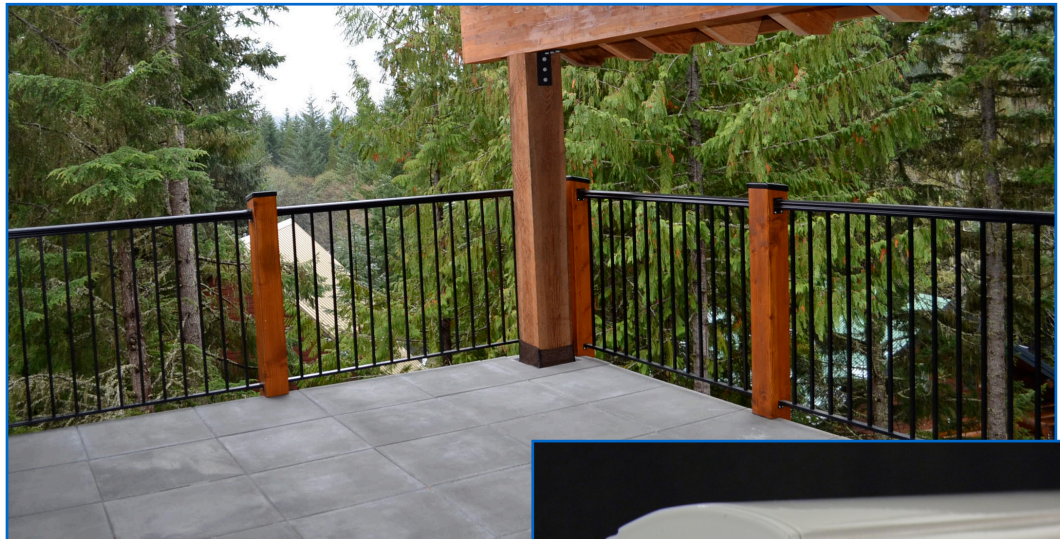

durarail

Powder Coated
Railing & Fencing Systems for
Residential & Commercial
Applications

Heritage Top Rail

**The Classic Look of Wrought Iron with the
Low Maintenance and Durability of Aluminum**

- **Design Versatility:** available for both glass and welded picket railing systems in your choice of 8 standard colors or 180 custom colors.
- **Functional:** the strength and durability of aluminum makes this top rail ADA compliant for handrail purposes.
- **Low Maintenance:** highly weather resistant powder-coated aluminum that will not peel, flake or blister as it ages - no need for sanding, staining or painting!

The Colonial style Heritage Top Rail is a one-piece top rail that serves as an attractive addition to Durarail's extensive line of profile options.

Manufactured in
North America

www.durarail.com

For More Information, contact durarail@duradek.com or call 1-866-591-5594